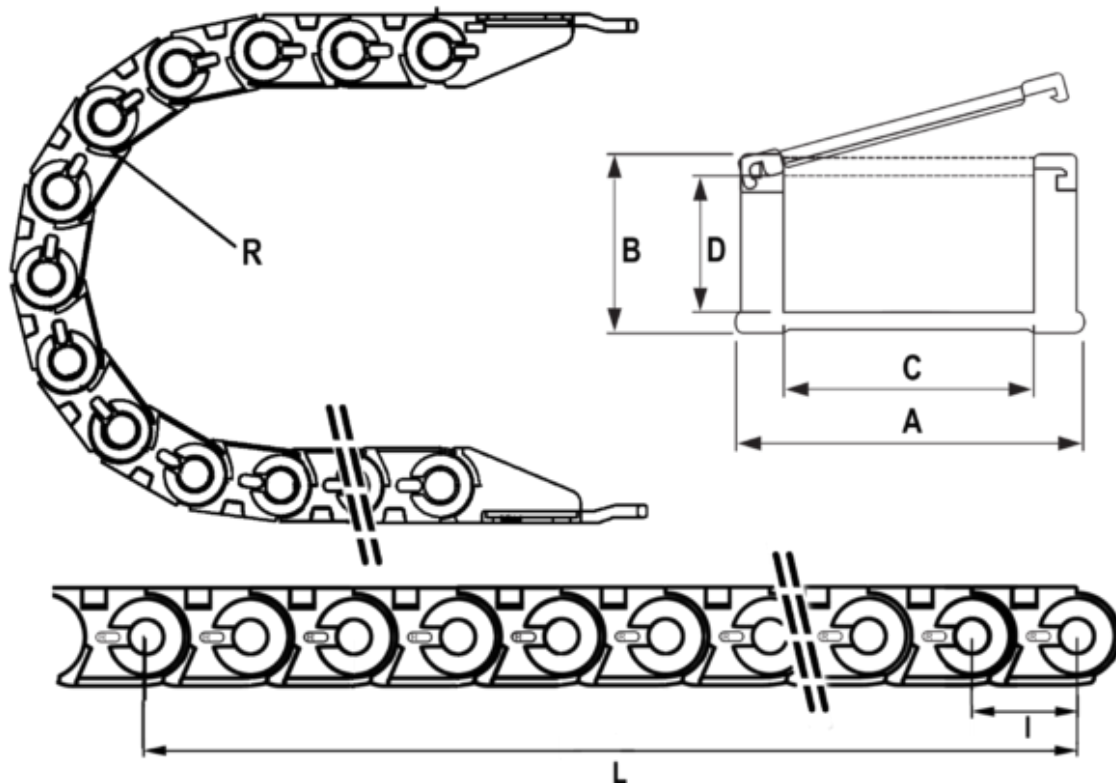

Data Sheet

Article number: 18CPS03015R048
Description: Cable chain, CPS MINI
Type CPS030.15.R48-990L (33 LK)

Measures

Full length	= 990mm
Inside Height	= 19
Inside Width	= 15
Link Length(Pitch)	= 30
Outside Height	= 26
Outside Width	= 29
Radius	= 048